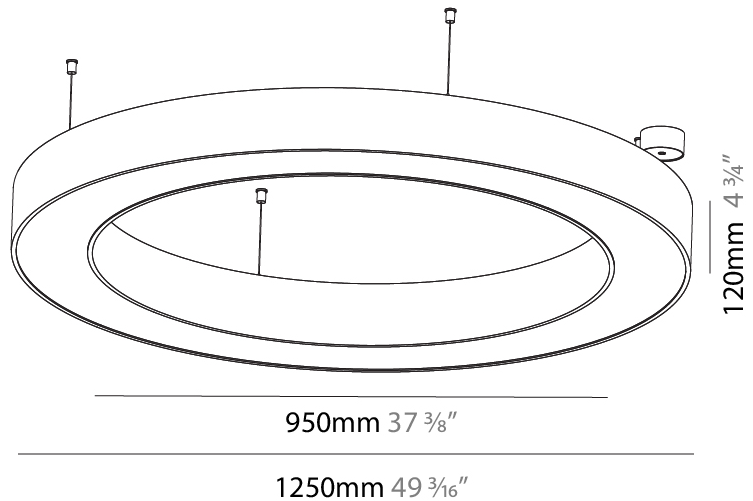

GENERAL

Series: Glorious
Subseries: Glorious
Brand: Prolight
Division: Architectural
Mounting Type: Suspension
Mounting Location: Ceiling
Subcategory: Ambient

PHYSICAL

Shape: Round
Diameter (mm): 1250
Diameter (in): 49 ³/₁₆
Height (mm): 120
Height (in): 4 ³/₄
Max. Overall Height (mm): 2120
Max. Overall Height (in): 83 ⁷/₁₆
Light Distribution: Direct
Weight (kg): 12.847
Weight (lbs): 28.26
Diffuser: PMMA - Opal or Micro-Prism
Fixture Finish: SSR / BKV / CWI / CRY / HAB / LAG / UFT / ITA / RUA / RUR / MIC / FTG / MYG / TWT / LOD / PUS / FRO / FUP / KIA / POP / BLS / SPG / MEY / GOH / GUM / CHC / COM / ABZ / JAG / OBR / MOS / ROR
Fixture Material: Aluminum

ELECTRICAL

Lamp Type: LED (Zhaga Standard)
Input Wattage (W): 60
Total Output Wattage (W): 48 / 38.4 (3500K)
Dimming: Non-Dimming / Phase Dimming (120Vac only) / 0-10V Dimming
Driver Included: Yes
Driver Location: Integrated
Driver Type: Constant Current
Driver Class: Class 2
Input Voltage (V): 120 - 277
Constant Current (mA): 350 / 1200 (3500K)

LED

Color Temperature (°K): 3000 / 3500 / 4000
Max. Delivered Lumen (lm): 5540 / 5733 / 5850
CRI: >80 CRI
Efficiency (%): 0.65
Lamp Life (hrs): 50000

OPTICAL

RATINGS AND CERTIFICATIONS

Certified By: Certified for North American Standards
IP rating: IP20